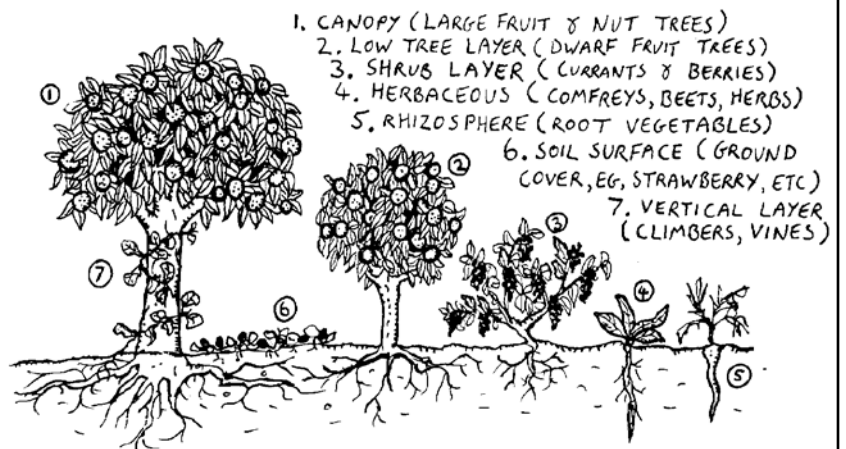

GardenersGuild • Rio Grande Community Farm • Harwood Art Center present

Urban Growers Workshop Series

Permaculture: what goes around, comes around

Saturday April 9 • 10am @ Rio Grande Community Farm

Permaculture is an approach to designing human settlements and agricultural systems that are modeled on the relationships found in natural ecologies. The approach aims to create stable, productive systems that provide for human needs, harmoniously integrating the land with its inhabitants.

Join us for a workshop exploring the basic principles of permaculture and how to apply these concepts in your own life.

Please Join Us!

Admission is FREE to members of Rio Grande Community Farm, Gardener's Guild and Harwood Art Center.

Suggested donation is $5
(kids are free)

Find us at 1701 Montaña Road NW

(west of 4th Street at Tierra Viva Pl, NW)

THE FOREST GARDEN: A SEVEN LEVEL BENEFICIAL GUILD

RSVP or questions to wade@harwoodartcenter.org • 242-6367